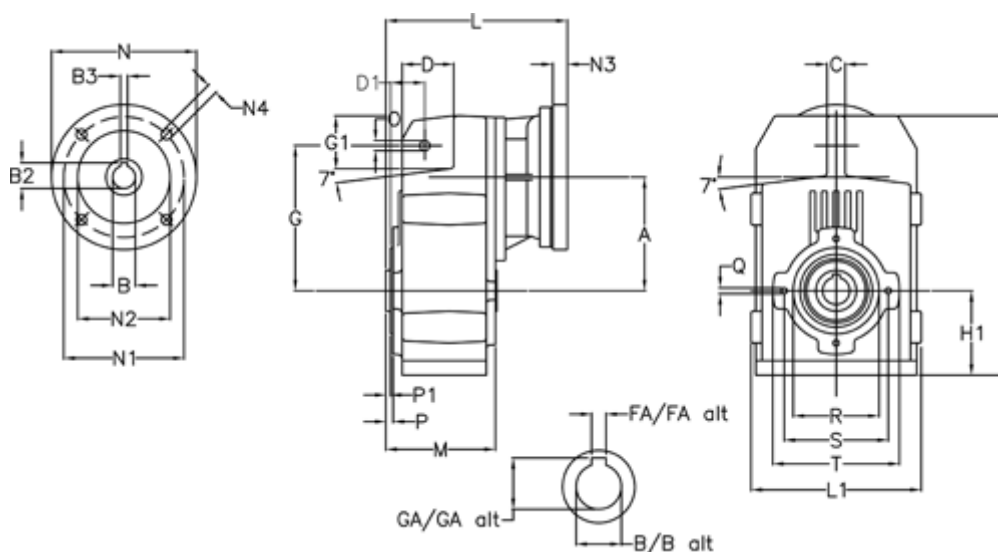

Article number: 29560100983230  
 Description: Shaft mounted gear  
 A102H25-9,8-P80B5

## Measures

A = 112.50	FA = 8	M = 100.5	Q = M8x12
B = 25	G = 140	N = 200	R = 80
B1 = 19	G1 = 51.0	N1 = 165	S = 100
B2 = 21.8	GA = 28.3	N2 = 130	T = 120
B3 = 6	H = 251.0	N4 = M10x20	
C = 20	H1 = 84.0	O = 11	
D = 47.5	L = 205.0	P = 4.5	
D1 = 35.0	L1 = 170	P1 = 3.0	